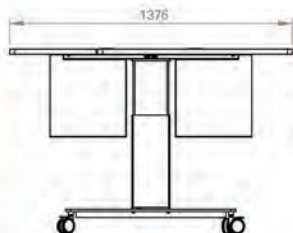

Three Position Table

A table that allows two additional instruments (such as a fundus camera and non-contact tonometer) to sit beside your SPECTRALIS or SPECTRALIS SPIRIT.