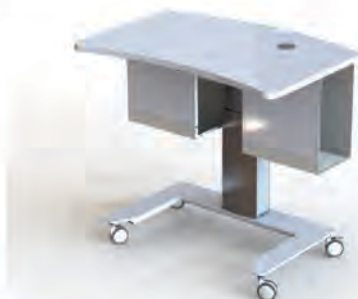

TSL-210 Table

A popular compact table suitable for a single SPECTRALIS SPIRIT or SPECTRALIS with standard headrest.

TSL-200 Table

A table designed for "Plus" configurations of the SPECTRALIS with space for the touch panel and patient cannulation.

Single Position Table

The most compact table suitable for SPECTRALIS SPIRIT or SPECTRALIS with a standard headrest.

Two / Three Position Table

A table that allows up to two additional instruments (such as a fundus camera) to sit beside your SPECTRALIS or SPECTRALIS SPIRIT.

Three Position Table

A table that allows two additional instruments (such as a fundus camera and non-contact tonometer) to sit beside your SPECTRALIS or SPECTRALIS SPIRIT.

Refraction Unit

Heidelberg Engineering can provide a bespoke installation of the SPECTRALIS on your existing refraction unit. Your dedicated account manager can provide advice during your site survey.