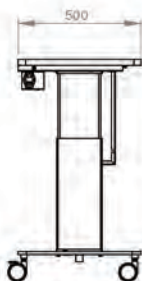

TSL-210 Table

A popular compact table suitable for a single SPECTRALIS SPIRIT or SPECTRALIS with standard headrest.

TSL-200 Table

A table designed for "Plus" configurations of the SPECTRALIS with space for the touch panel and patient cannulation.

Single Position Table

The most compact table suitable for SPECTRALIS SPIRIT or SPECTRALIS with a standard headrest.

Two / Three Position Table

A table that allows up to two additional instruments (such as a fundus camera) to sit beside your SPECTRALIS or SPECTRALIS SPIRIT.