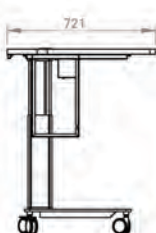

Three Position Table

A table that allows two additional instruments (such as a fundus camera and non-contact tonometer) to sit beside your SPECTRALIS or SPECTRALIS SPIRIT.