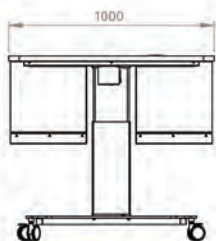

TSL-210 Table

A popular compact table suitable for a single SPECTRALIS SPIRIT or SPECTRALIS with standard headrest.

TSL-200 Table

A table designed for "Plus" configurations of the SPECTRALIS with space for the touch panel and patient cannulation.

Single Position Table

The most compact table suitable for SPECTRALIS SPIRIT or SPECTRALIS with a standard headrest.

Two / Three Position Table

A table that allows up to two additional instruments (such as a fundus camera) to sit beside your SPECTRALIS or SPECTRALIS SPIRIT.