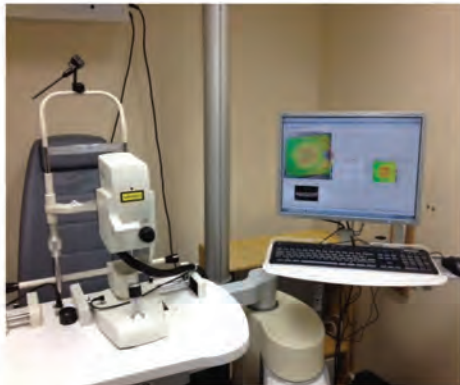

Single Position Table

The most compact table suitable for SPECTRALIS SPIRIT or SPECTRALIS with a standard headrest.

Two / Three Position Table

A table that allows up to two additional instruments (such as a fundus camera) to sit beside your SPECTRALIS or SPECTRALIS SPIRIT.

Three Position Table

A table that allows two additional instruments (such as a fundus camera and non-contact tonometer) to sit beside your SPECTRALIS or SPECTRALIS SPIRIT.

Refraction Unit

Heidelberg Engineering can provide a bespoke installation of the SPECTRALIS on your existing refraction unit. Your dedicated account manager can provide advice during your site survey.