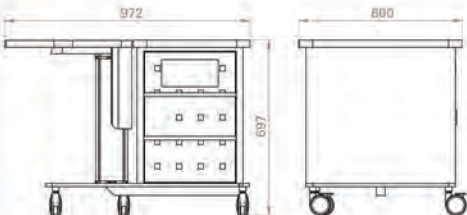

TSL-210 Table

A popular compact table suitable for a single SPECTRALIS SPIRIT or SPECTRALIS with standard headrest.