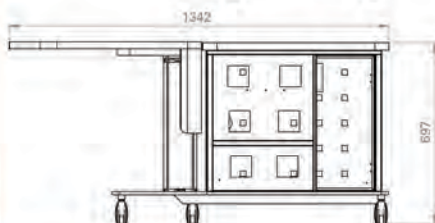

TSL-210 Table

A popular compact table suitable for a single SPECTRALIS SPIRIT or SPECTRALIS with standard headrest.

TSL-200 Table

A table designed for "Plus" configurations of the SPECTRALIS with space for the touch panel and patient cannulation.

Single Position Table

The most compact table suitable for SPECTRALIS SPIRIT or SPECTRALIS with a standard headrest.

Two / Three Position Table

A table that allows up to two additional instruments (such as a fundus camera) to sit beside your SPECTRALIS or SPECTRALIS SPIRIT.