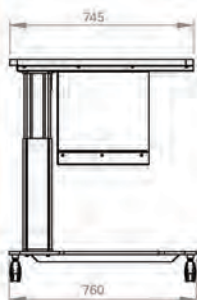

TSL-210 Table

A popular compact table suitable for a single SPECTRALIS SPIRIT or SPECTRALIS with standard headrest.

TSL-200 Table

A table designed for "Plus" configurations of the SPECTRALIS with space for the touch panel and patient cannulation.

Single Position Table

The most compact table suitable for SPECTRALIS SPIRIT or SPECTRALIS with a standard headrest.

Two / Three Position Table

A table that allows up to two additional instruments (such as a fundus camera) to sit beside your SPECTRALIS or SPECTRALIS SPIRIT.